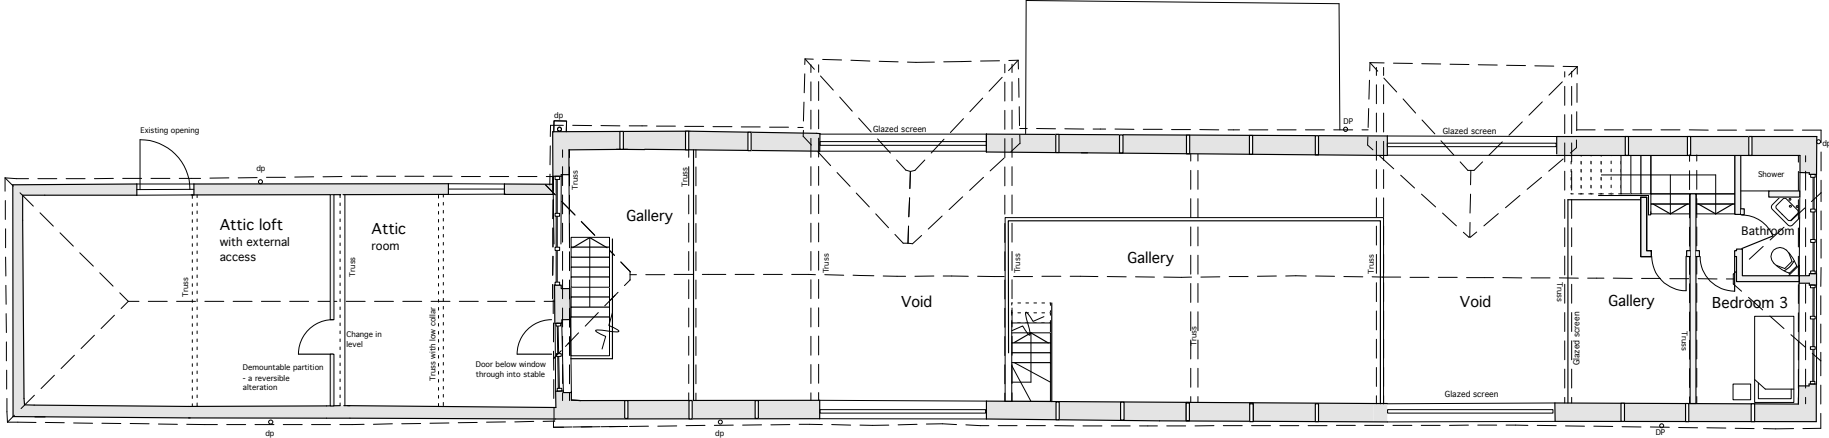

# West Hoe Barn

First floor plan

Ground floor plan

Daniel Forshaw Design and Conservation Architects

School House Basingstoke Road Old Alresford Hampshire SO24 9DR Tel: 01962 733017

E-mail: Daniel.Forshaw@architects.clara.net