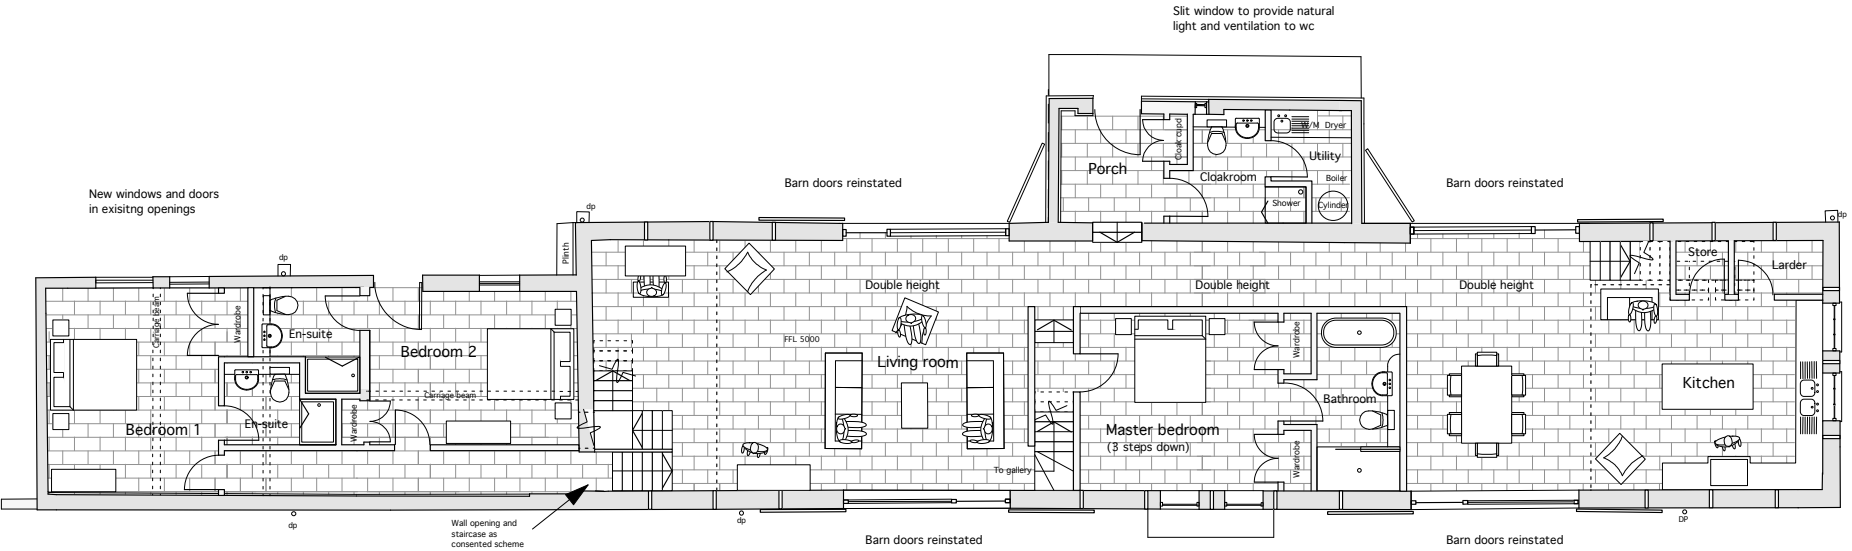

# West Hoe Barn

First floor plan

Ground floor plan

Daniel Forshaw Design and Conservation Architects

School House Basingstoke Road Old Alresford Hampshire SO24 9DR Tel: 01962 733017

E-mail: Daniel.Forshaw@architects.clara.net